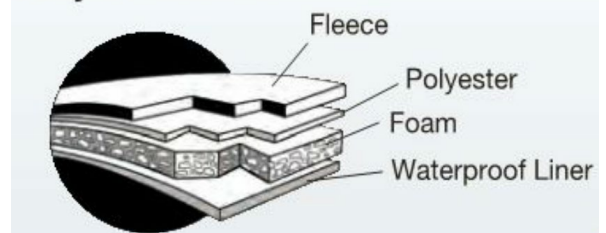

SPECIFICATION SHEET

3656

PRODUCT DESCRIPTION:

Blue premium select shoulder leather thermo lined split cowhide

- Made from shoulder cowhide leather
- Gunn pattern
- Thermo lined
- 2 ½" rubberized safety cuff
- Yellow heavy canvas back with knuckle strap
- Waterproof lining
- Wing thumb construction

PERFORMANCE DATA:

Not Applicable

SPECIAL FEATURES:

4-Layer Protection

TECHNICAL DATA:

Material: 70% cowhide leather, 30% cotton
Color: Blue leather, yellow back & cuff
Sizes: L & XL
Packaging: 1 dozen/poly bag
6 dozen/case
International Standards: Not Applicable
Registration Number (RN#): 78713
Country of Origin: China
Harmonization Code (HTS#): 4203.29.1800